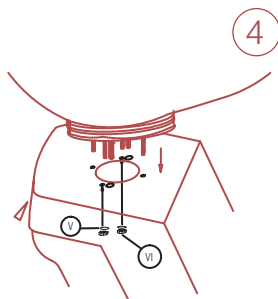

# Throx

WASHING UNIT

REF. / RZW004.A12

product:  
58x110x102,5 cm  
packing:  
114x65x87 cm

PVC

36  
45,5  
kg

Clean with mild soap and water.