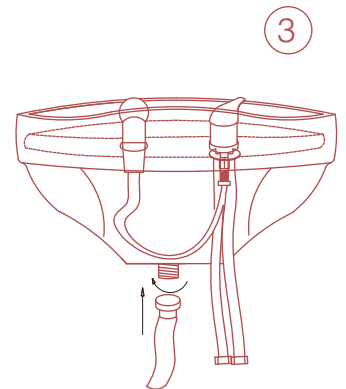

# Throx

WASHING UNIT

REF. / RZW004.A12

product:  
58x110x102,5 cm  
packing:  
114x65x87 cm

PVC

36  
45,5  
kg

Clean with mild soap and water.