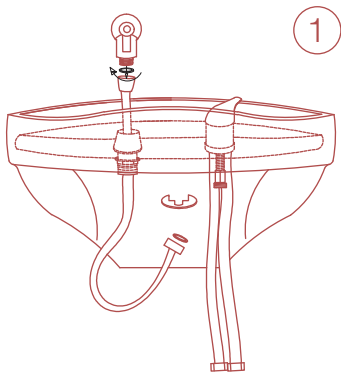

# Throx

WASHING UNIT

REF. / RZW004.A12

product:  
58x110x102,5 cm  
packing:  
114x65x87 cm

PVC

36  
45,5  
kg

Clean with mild soap and water.