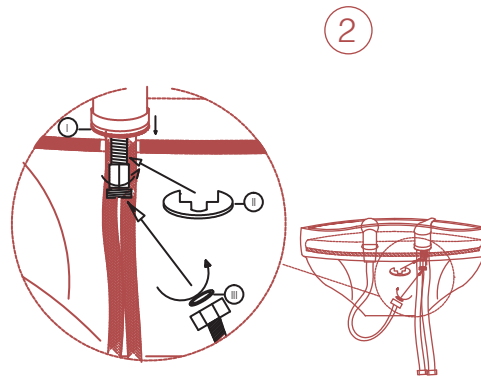

# Throx

WASHING UNIT

REF. / RZW004.A12

product:  
58x110x102,5 cm  
packing:  
114x65x87 cm

PVC

36  
45,5  
kg

Clean with mild soap and water.