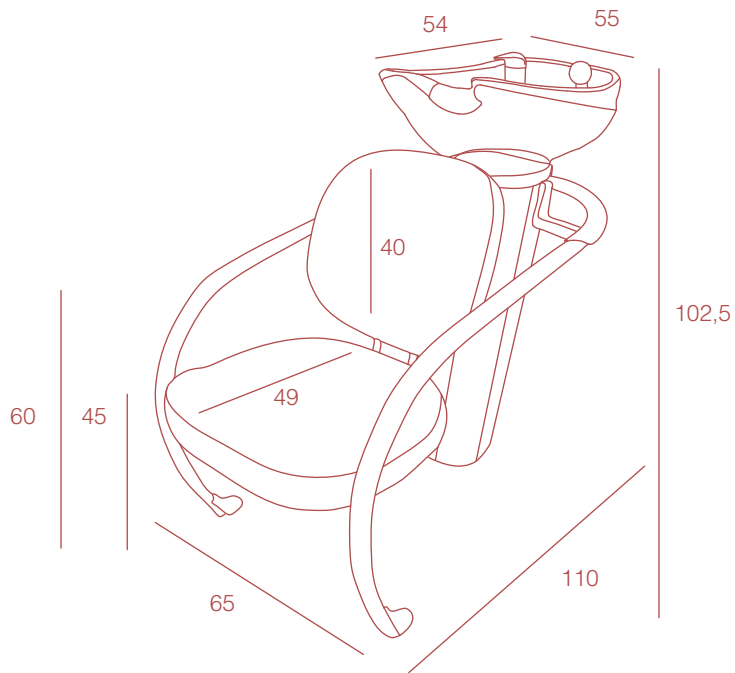

# Throx

WASHING UNIT

REF. / RZW004.A12

product:  
58x110x102,5 cm  
packing:  
114x65x87 cm

PVC

36  
45,5  
kg

Clean with mild soap and water.