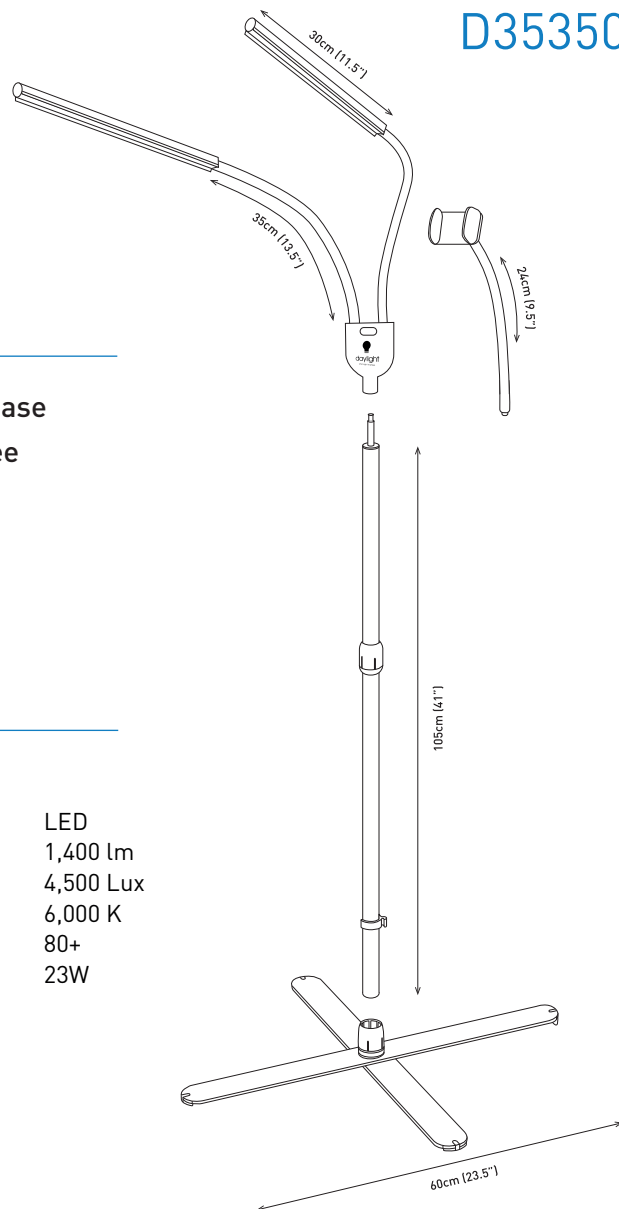

With a slim structure and upscale design, Gemini is also lightweight yet stable, flexible yet holds any position.

LIGHT QUALITY

ERGONOMICS

DESIGN

daylightcompany.com

Fact Sheet

LED 6,000°K daylight

4,500 Lux at 30cm (12")

4 brightness levels

Gemini™

FLOOR LAMP

D35350

FEATURES

- Flexible & removable mobile phone holder
- USB port
- Telescopic stand
- Flat and stable base
- 2 years guarantee

SPECIFICATIONS

Product information

Height	135cm (53")
Width	90cm (35")
Depth	57cm (22")
Weight	2.4kg (5.3lb)
Colour	silver/black
Cable length	3.5m

Light output

Light source	LED
Lumens	1,400 lm
Lux at 30cm (12")	4,500 Lux
Colour temperature	6,000 K
CRI	80+
Energy consumption	23W

Packaging information

Height	61.5cm (24")
Width	31.5cm (12.4")
Depth	9cm (3.5")
Packed weight	2.8kg (6.2lb)
Products per master carton	4

CARRY-BAG