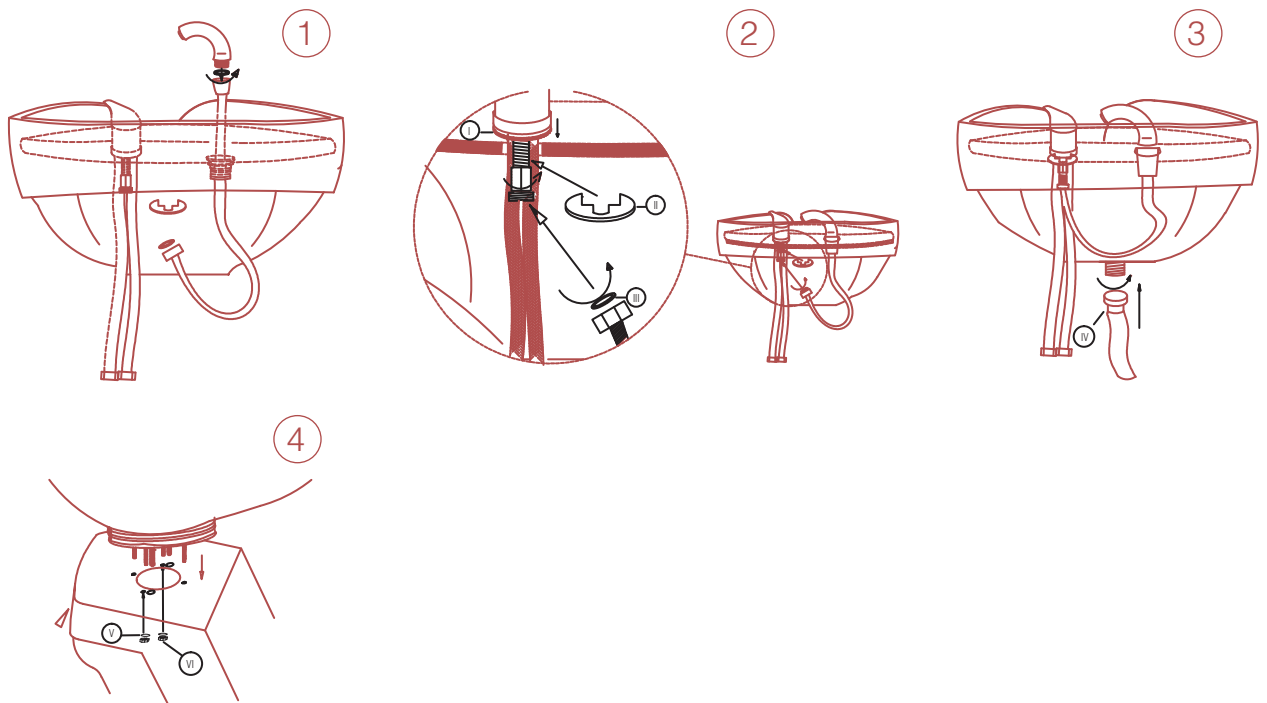

Milton

WASHING UNIT

REF. / RZW003.A12

product:
62x113x93 cm
packing:
114x65x87 cm

PVC

48,5
58
kg

Clean with mild soap and water.