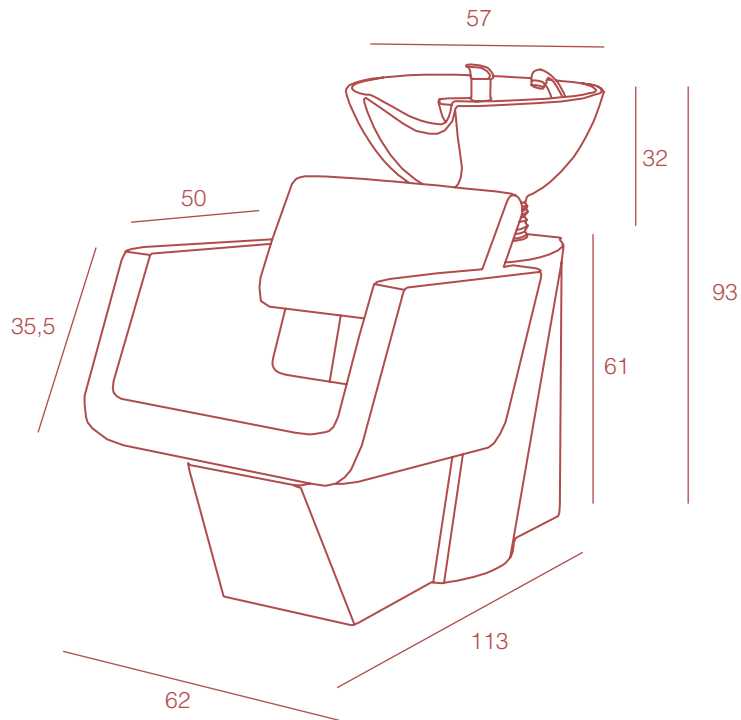

Milton

WASHING UNIT

REF. / RZW003.A12

product:
62x113x93 cm
packing:
114x65x87 cm

PVC

48,5
58
kg

Clean with mild soap and water.