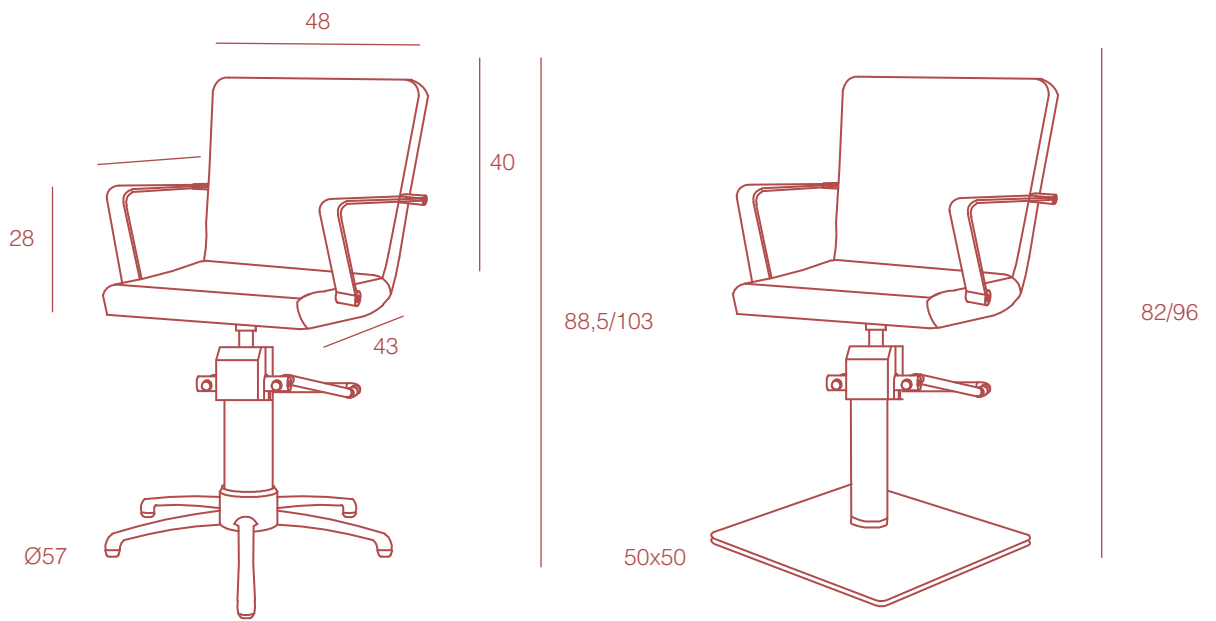

Parks

STYLING CHAIR

REF. / RZC011.E.A12

REF. / RZC011.C.A12

product:

56,5x54x52/67 cm

56,5x54x44/58 cm

packing:

65x61x62 cm

20,5/33

23,5/36

kg

PVC

1

Clean with mild soap and water.