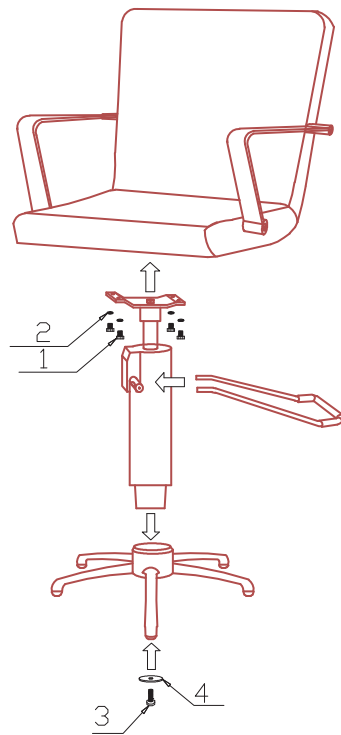

Parks

STYLING CHAIR

REF. / RZC011.E.A12

REF. / RZC011.C.A12

product:

56,5x54x52/67 cm

56,5x54x44/58 cm

packing:

65x61x62 cm

20,5/33

23,5/36

kg

PVC

1

Clean with mild soap and water.