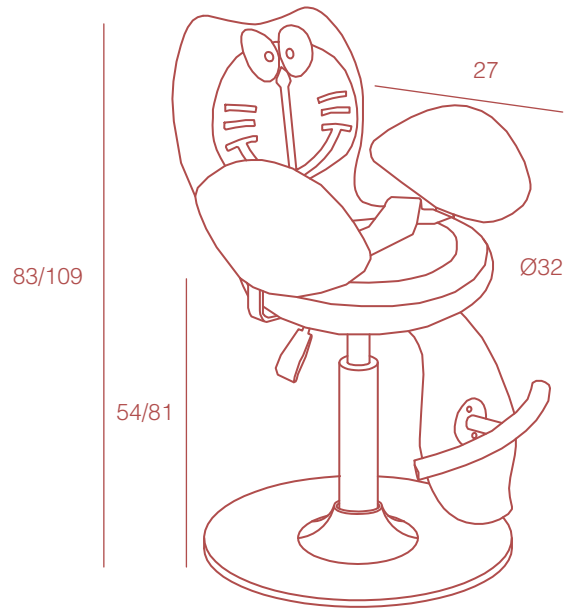

Baldy

ACCESSORIES

REF. / RZC012

product:
40x51x54/81cm
packing:
50x44x45 cm

PVC

8,5
10
kg

Clean with mild soap and water.