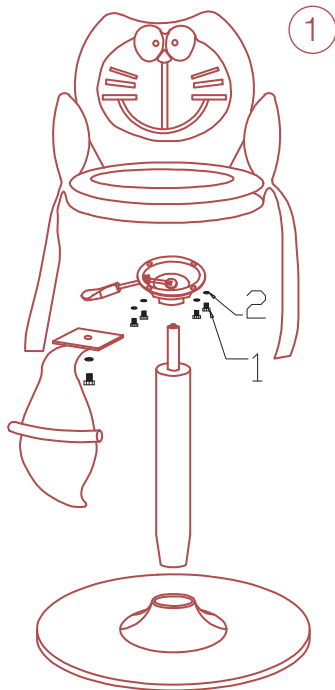

Baldy

ACCESSORIES

REF. / RZC012

product:
40x51x54/81cm
packing:
50x44x45 cm

PVC

8,5
10
kg

Clean with mild soap and water.