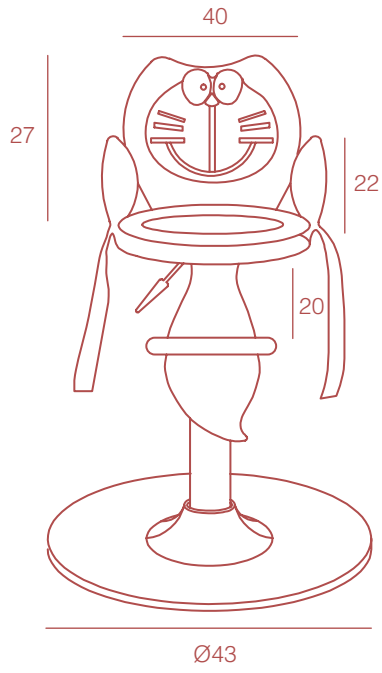

Baldy

ACCESSORIES

REF. / RZC012

product:
40x51x54/81cm
packing:
50x44x45 cm

PVC

8,5
10
kg

Clean with mild soap and water.